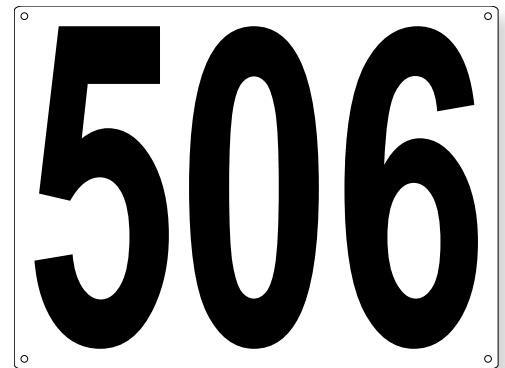

Dock Signs

10" x 14" sign backing shown

24" x 16" sign backing shown

24" x 18" sign backing shown

10" x 14" sign backing shown

10 x 14 sign backing shown

10" x 14" sign backing shown

10" x 14" sign backing shown

Dock Signs

- Outdoor UV protected vinyl on .040 aluminum blanks
- Custom signs to fit any need
- Vinyl is available in 89 standard colors, 5 fluorescent colors and 11 reflective colors
- Aluminum blanks are available in 22 colors
- Signs available in a variety of sizes
- Available in radius or squared edges
- Various mounting hole patterns and sizes available
- Standard or mirror view options

Properly displayed signage can direct forktruck, semi and foot traffic in an orderly efficient manner. Whether displayed inside the building or out, dock door number signs are a great way to identify specific doors for truck drivers and fork truck operators. Standard signage combined with mirror image signage for the truck driver will allow you to convey information quickly and effectively to trucks backing into your docks.